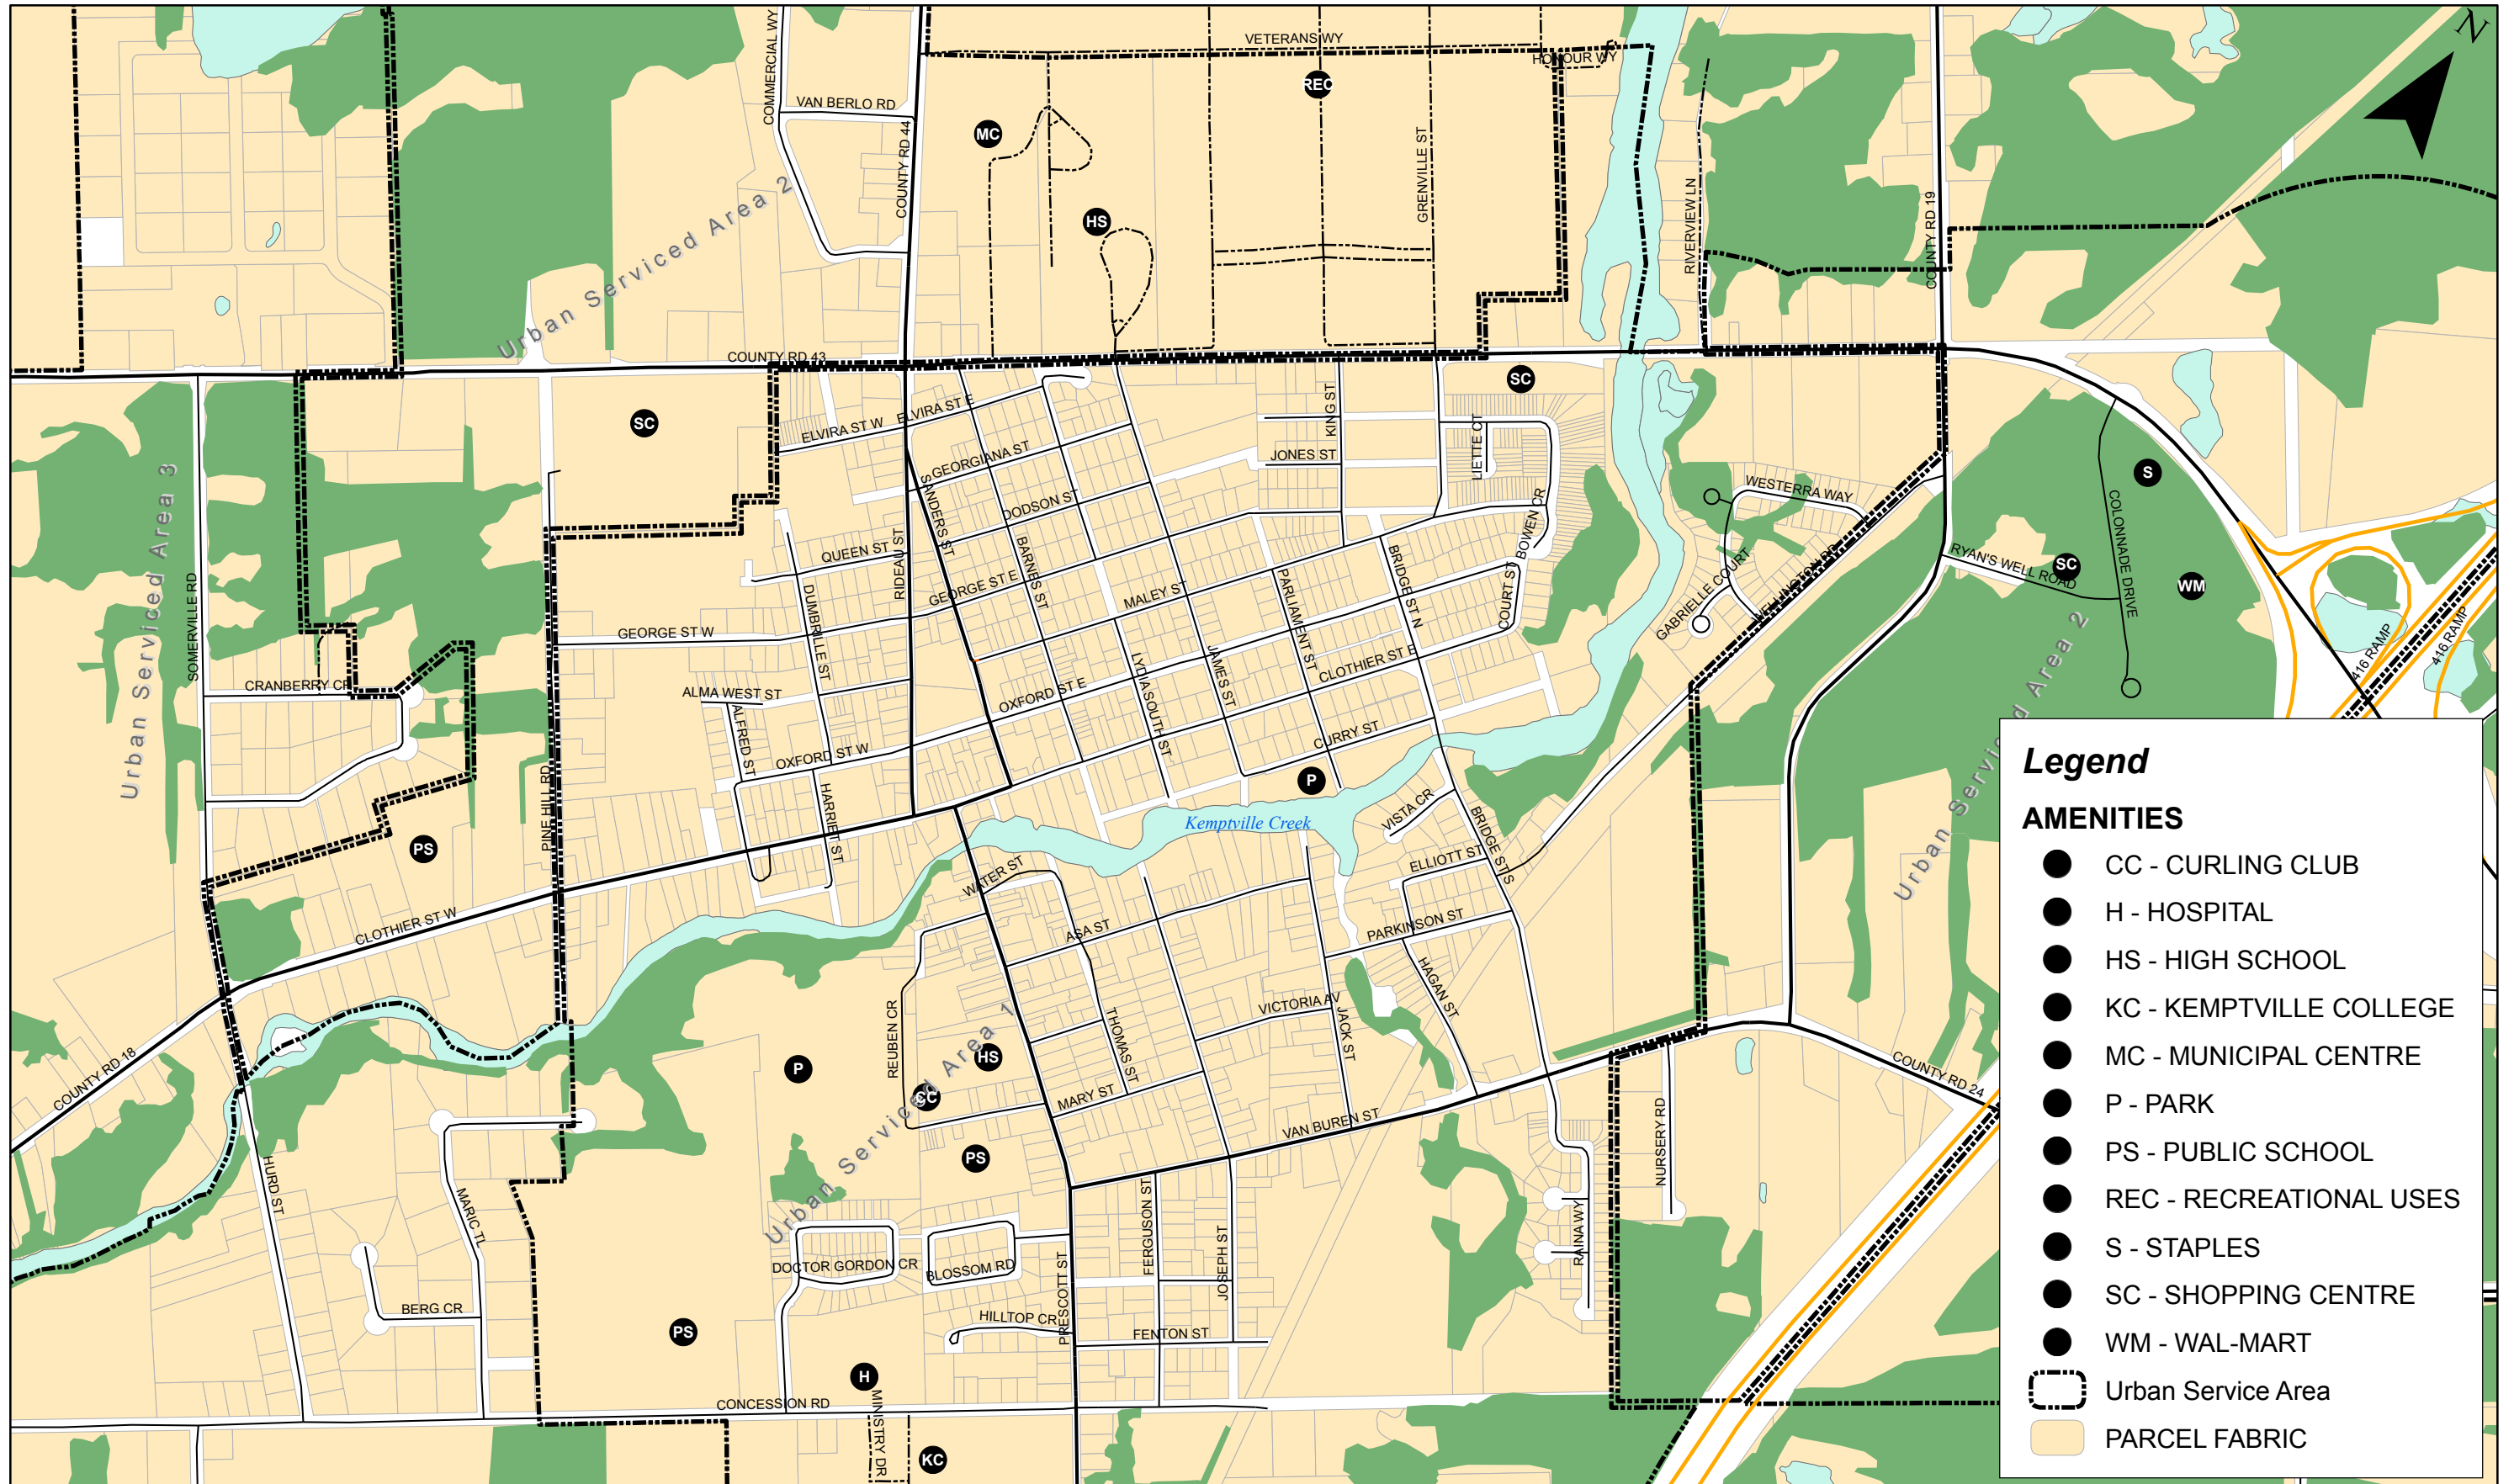

KEMPTVILLE AREA AND AMENITIES

Legend

AMENITIES

- CC - CURLING CLUB
- H - HOSPITAL
- HS - HIGH SCHOOL
- KC - KEMPTVILLE COLLEGE
- MC - MUNICIPAL CENTRE
- P - PARK
- PS - PUBLIC SCHOOL
- REC - RECREATIONAL USES
- S - STAPLES
- SC - SHOPPING CENTRE
- WM - WAL-MART
- ▭ Urban Service Area
- ▭ PARCEL FABRIC