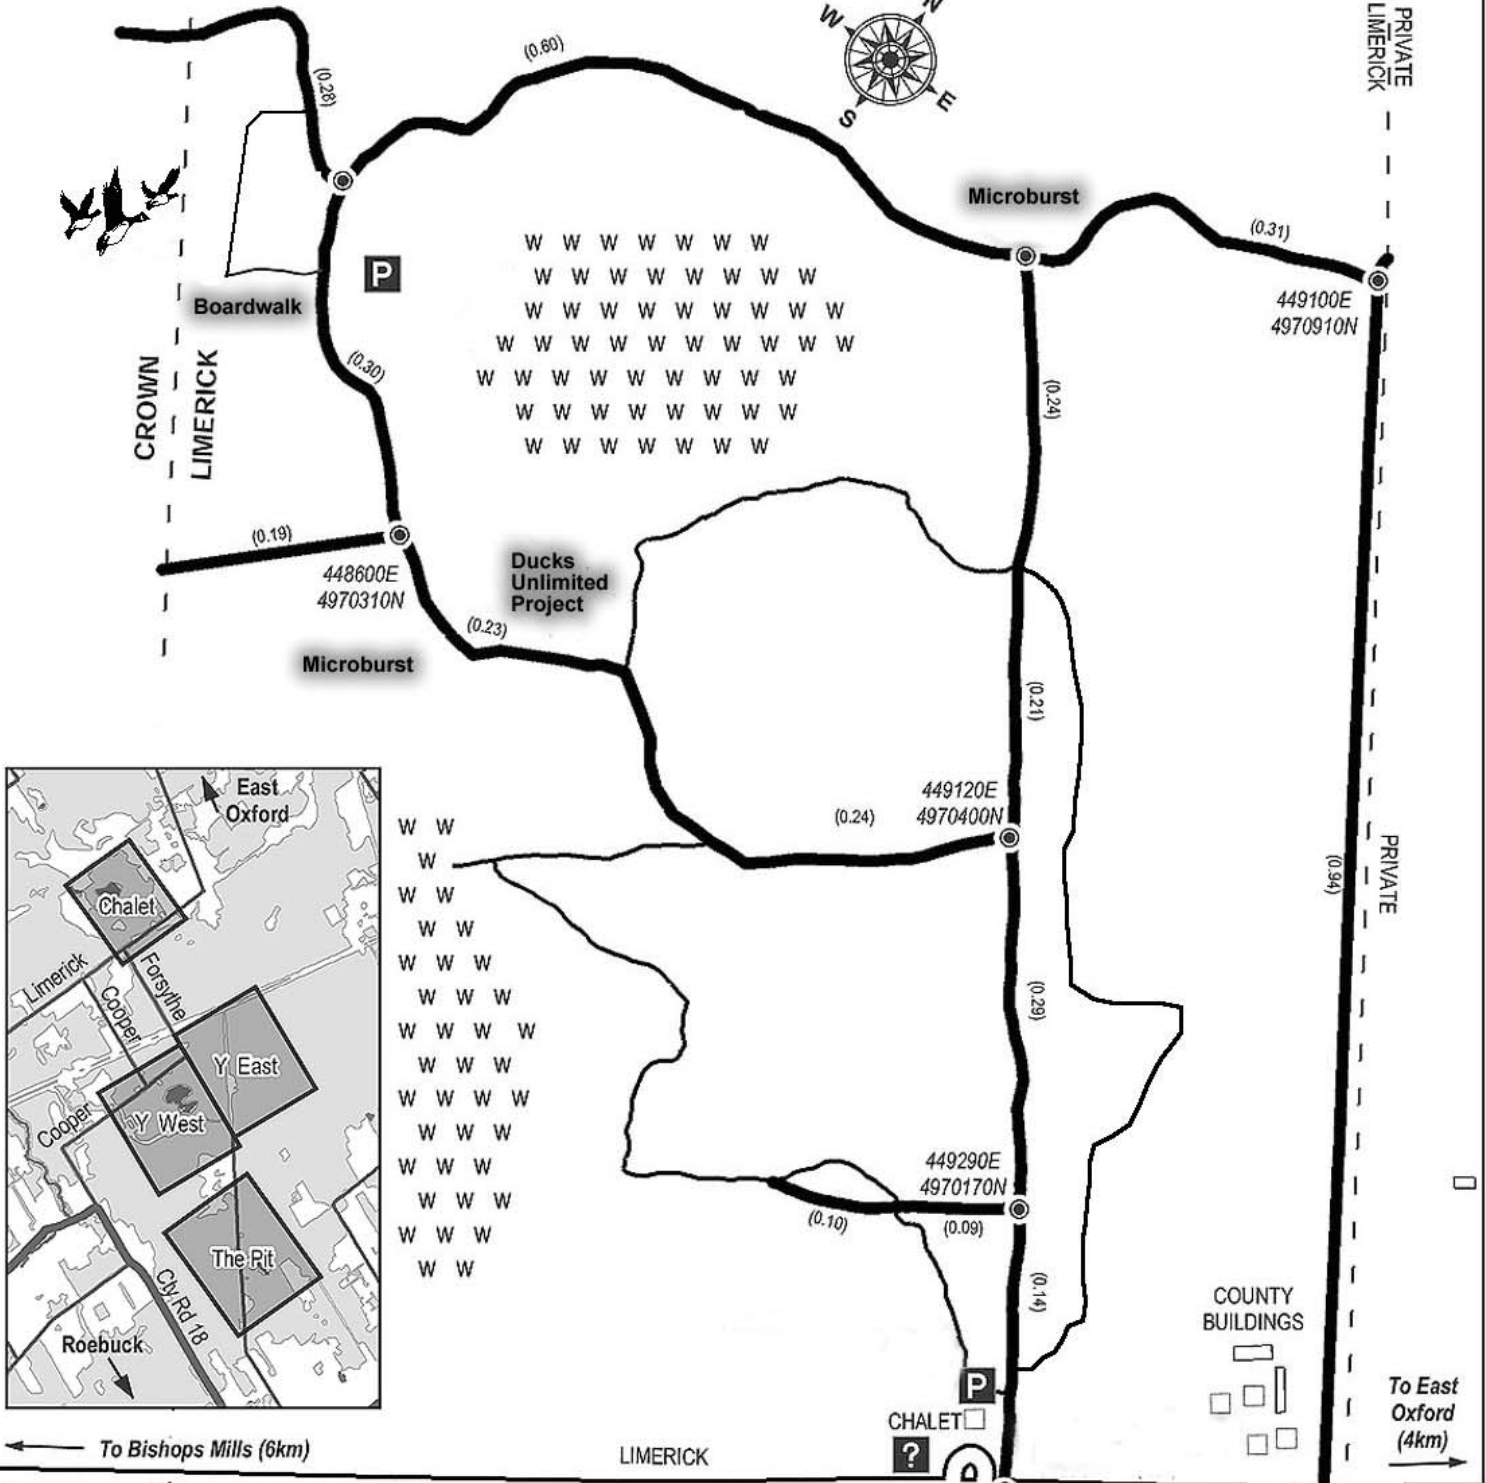

# Limerick Forest South - Chalet

-  Singletrack Trail
-  Doubletrack Trail
-  Property Boundary
-  Parking Area
-  Information Kiosk

← To Bishops Mills (6km)

LIMERICK

COUNTY BUILDINGS

To East Oxford (4km) →

RD.  
FORSYTHE

To Roebuck (9km)

www.limerickforest.ca

PRIVATE #1215 449620E 4970130N