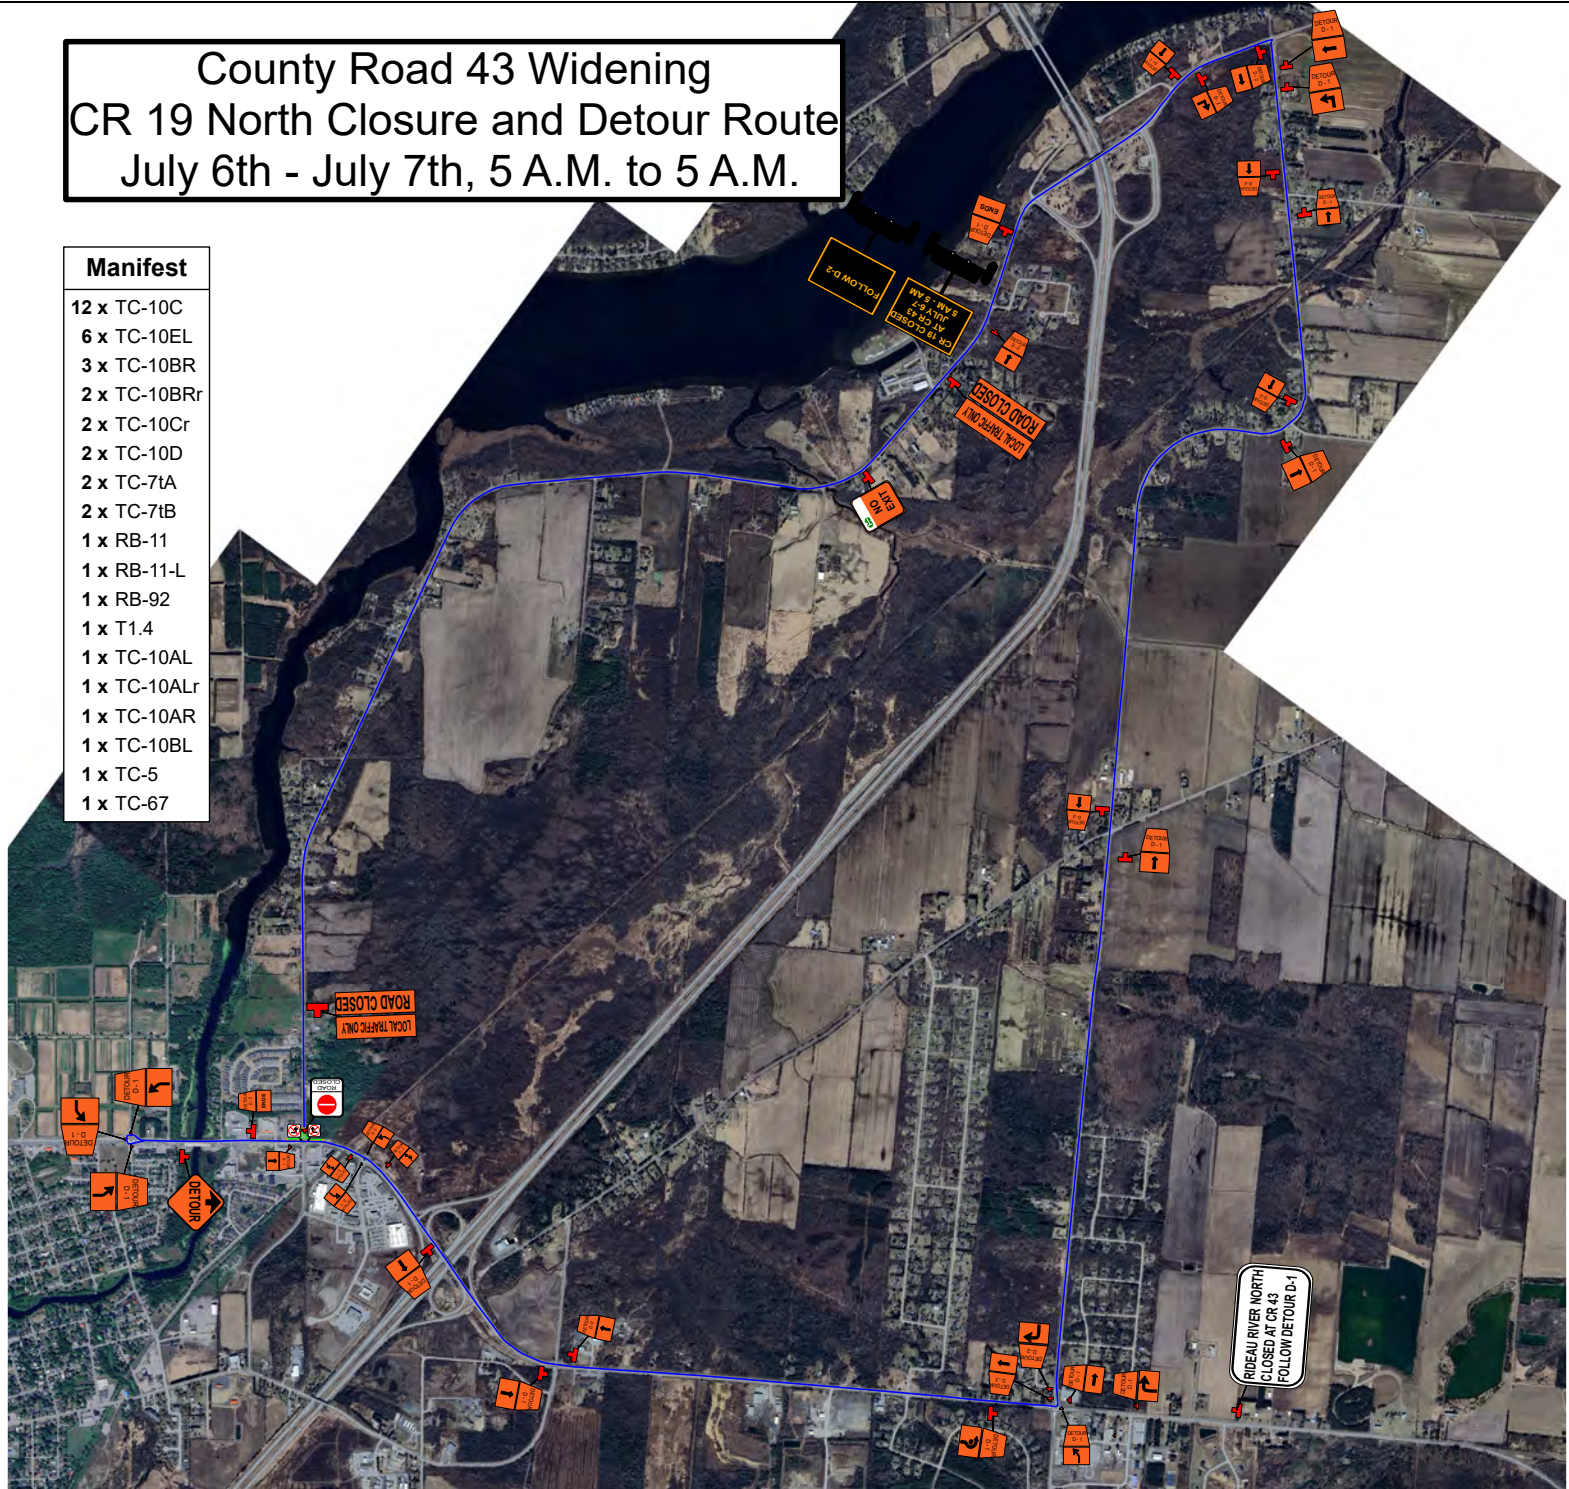

# County Road 43 Widening CR 19 North Closure and Detour Route July 6th - July 7th, 5 A.M. to 5 A.M.

Manifest
12 x TC-10C
6 x TC-10EL
3 x TC-10BR
2 x TC-10BRr
2 x TC-10Cr
2 x TC-10D
2 x TC-7TA
2 x TC-7TB
1 x RB-11
1 x RB-11-L
1 x RB-92
1 x T1.4
1 x TC-10AL
1 x TC-10ALr
1 x TC-10AR
1 x TC-10BL
1 x TC-5
1 x TC-67

# County Road 43 Widening CR 19 South Closure and Detour Route July 7th - July 8th, 5 A.M. to 5 A.M.

Manifest	
7 x	TC-10C
4 x	TC-10AR
4 x	TC-5
3 x	TC-10BL
3 x	TC-10BR
2 x	RB-92
2 x	TC-10AL
2 x	TC-71A
2 x	TC-71B
1 x	TC-10ALr
1 x	TC-10BRr